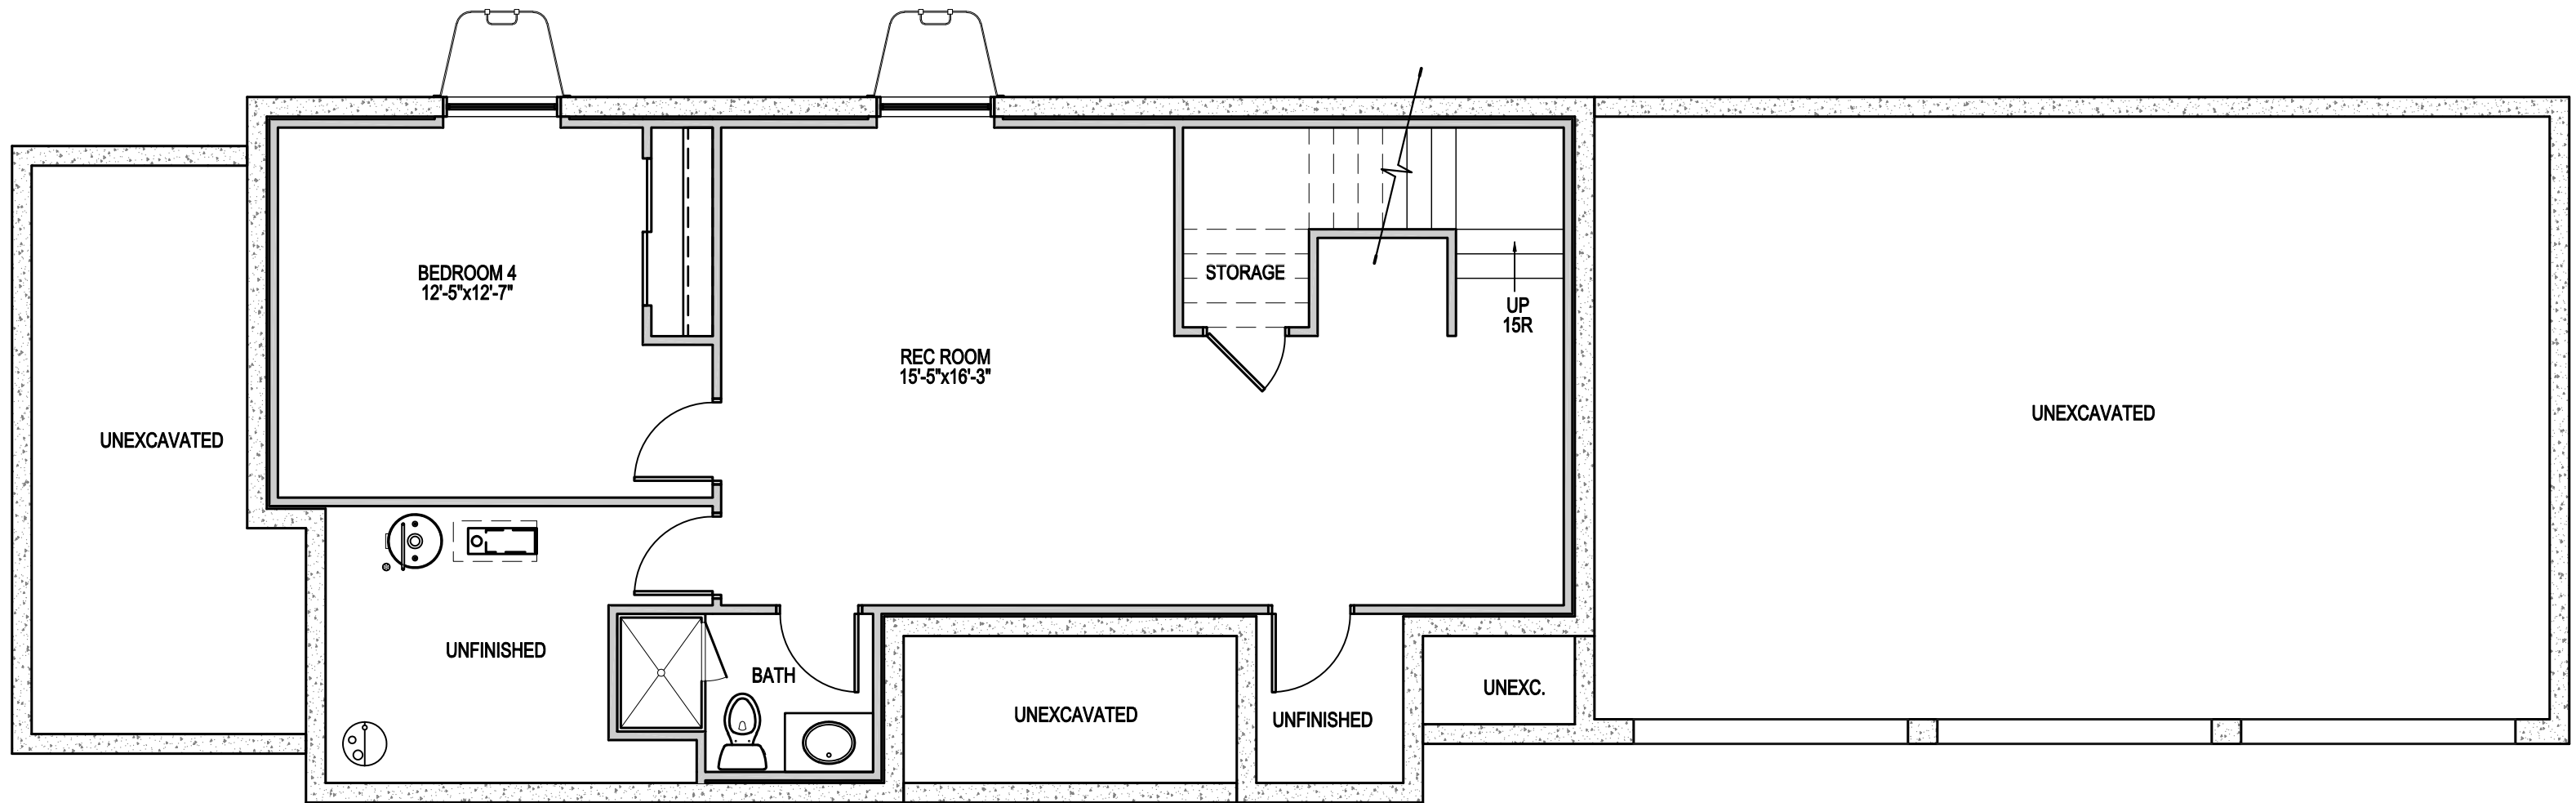

FRONT ELEVATION

RIGHT ELEVATION

LOWER LEVEL = 670 S.F.
(FINISHED)

FIRST FLOOR = 973 S.F.

PALAZZO BUILDERS
LUXURY LIFESTYLE HOMES

SECOND FLOOR = 983 SQ. FT.