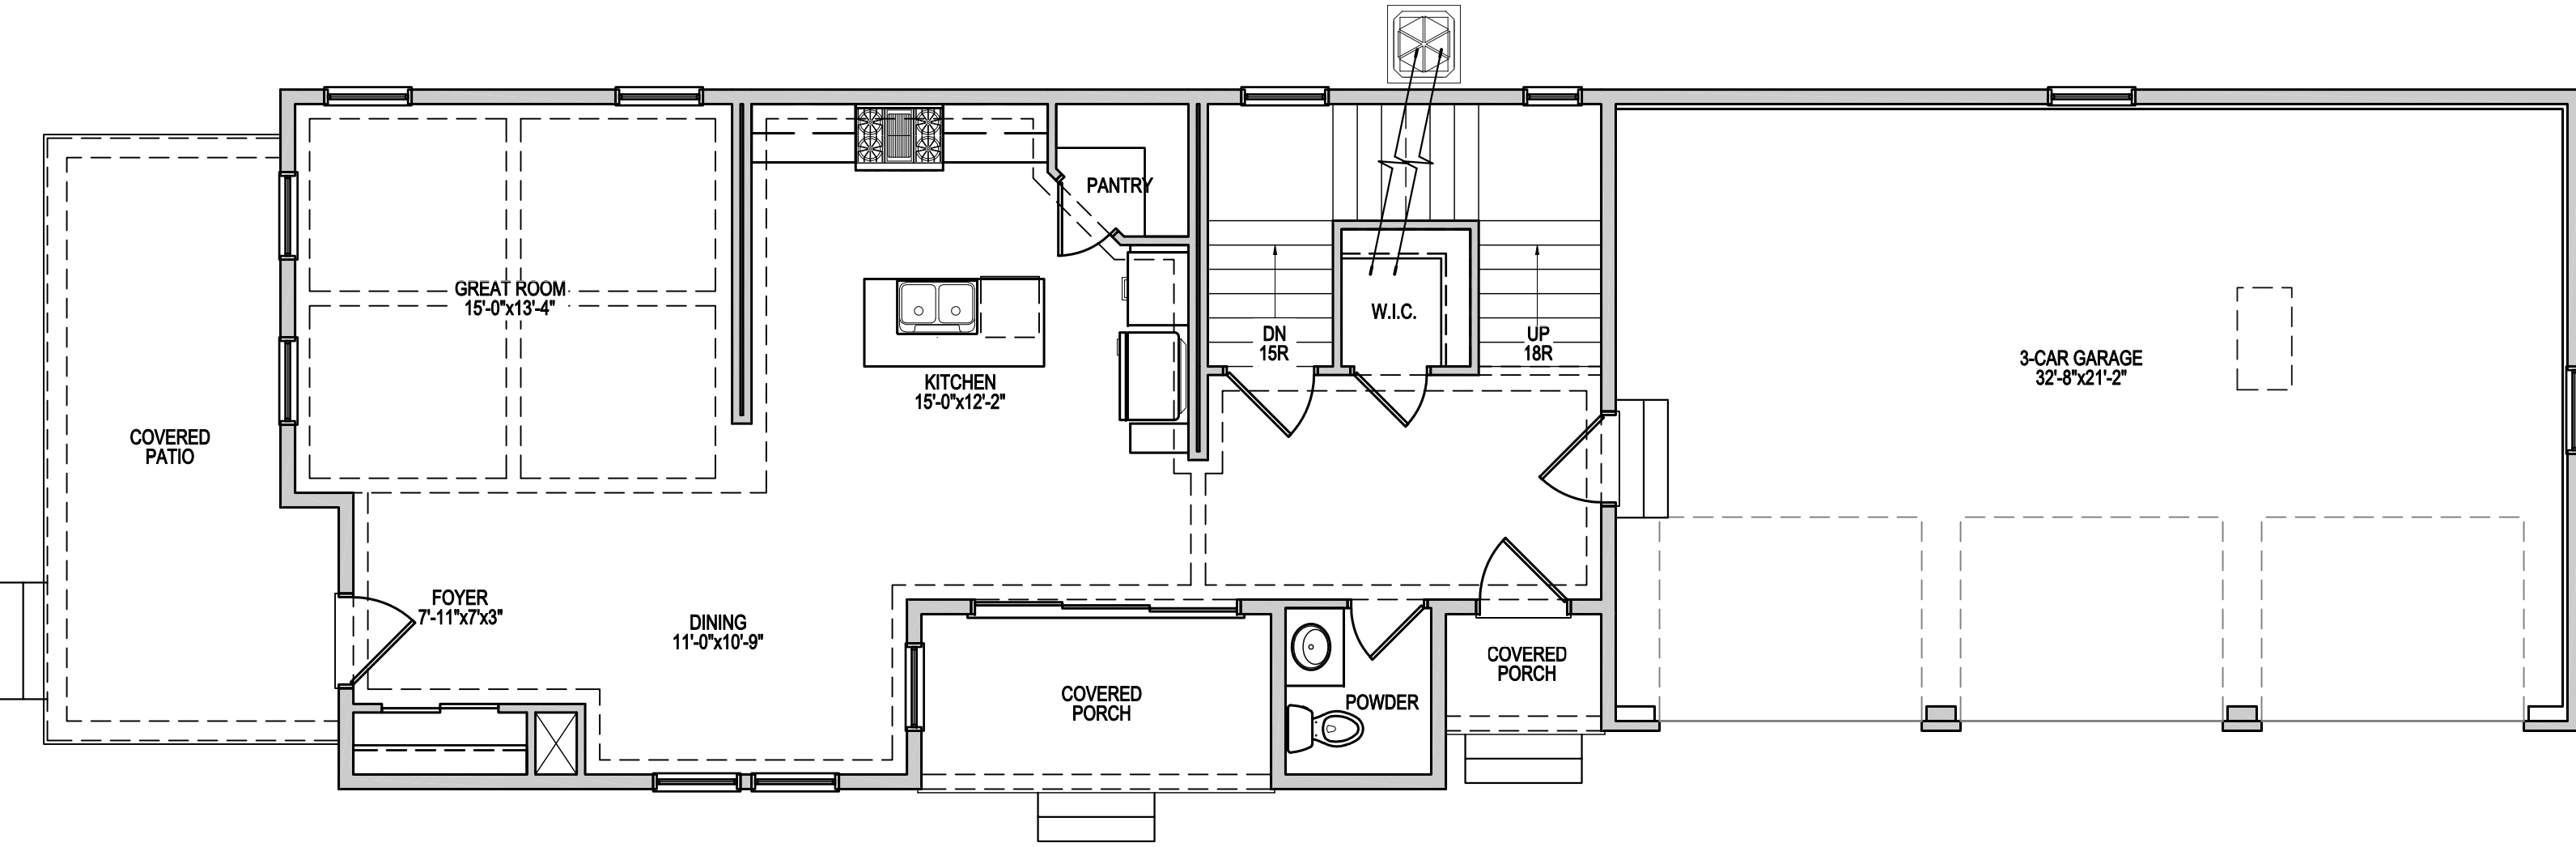

FRONT ELEVATION

RIGHT ELEVATION

LOWER LEVEL = 670 S.F.
(FINISHED)

FIRST FLOOR = 973 S.F.

PALAZZO BUILDERS
LUXURY LIFESTYLE HOMES

SECOND FLOOR = 983 SQ. FT.