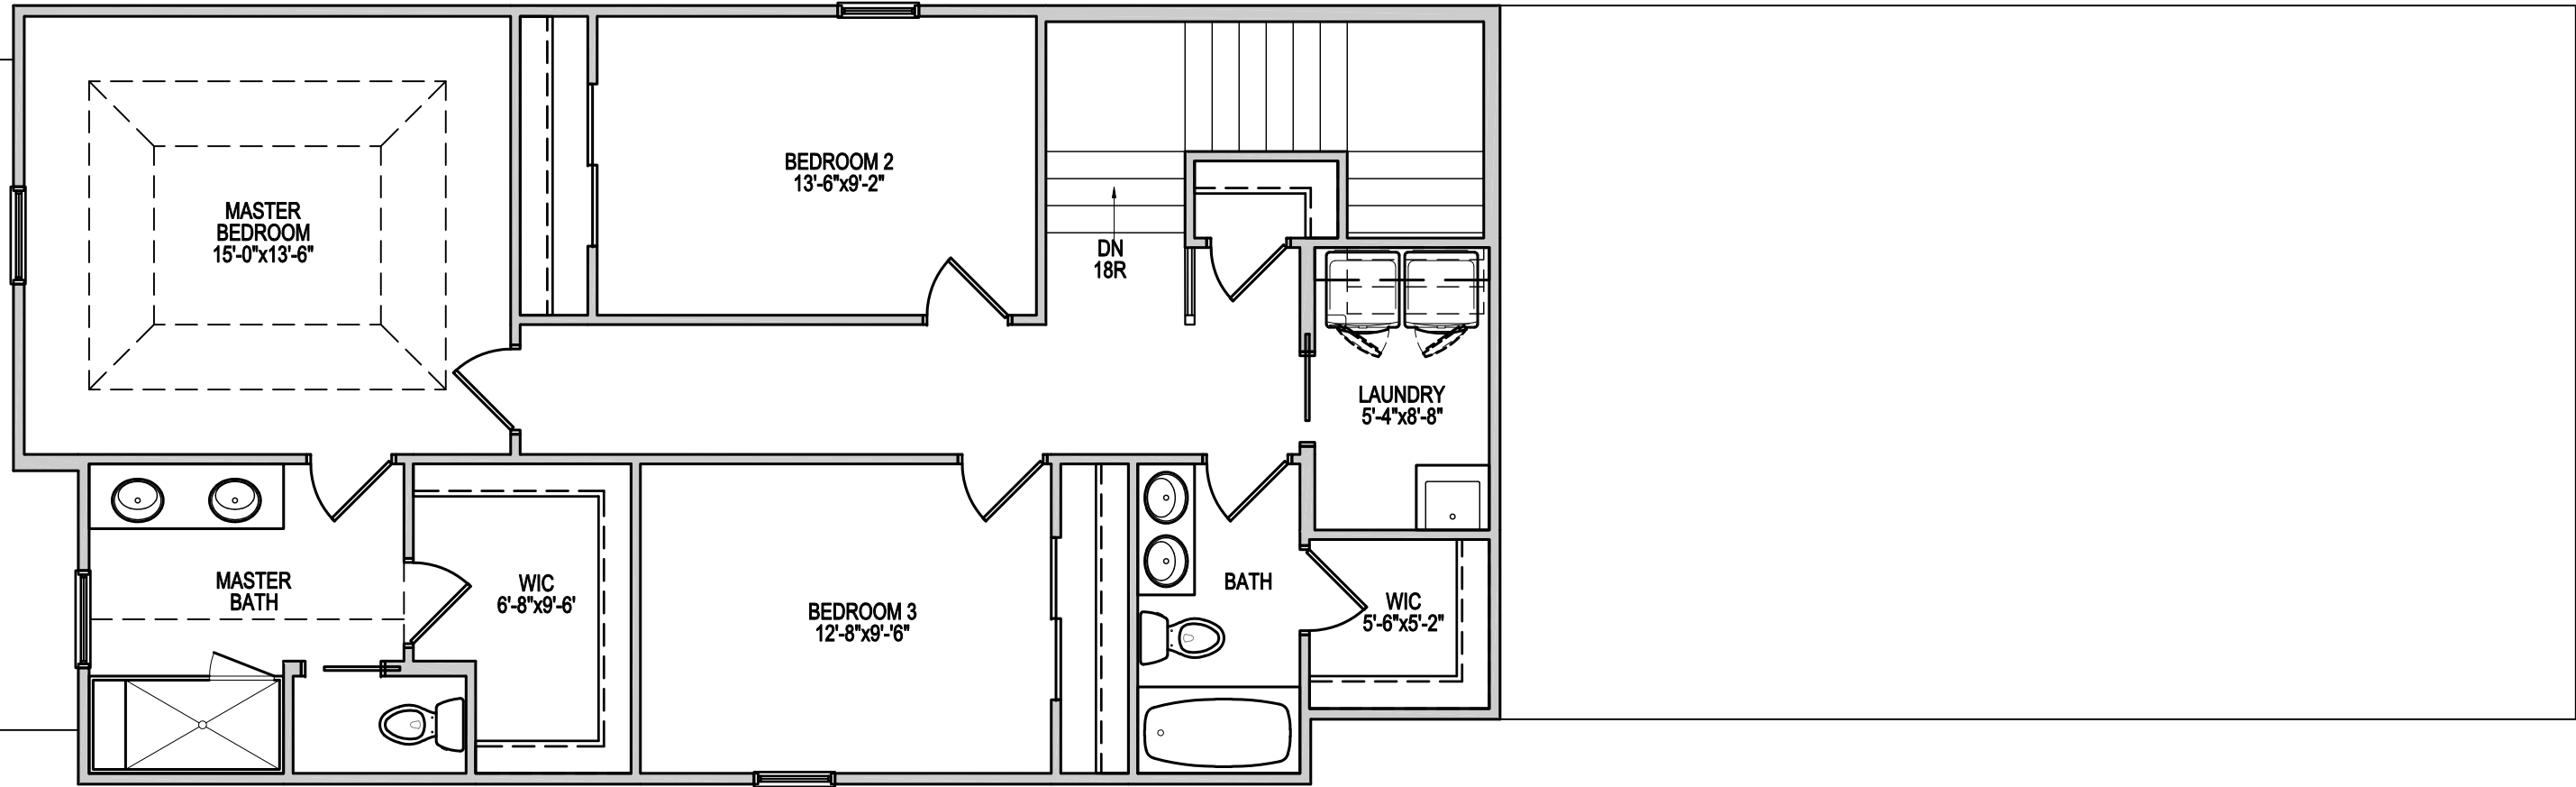

FRONT ELEVATION

RIGHT ELEVATION

LOWER LEVEL = 670 S.F.
(FINISHED)

FIRST FLOOR = 973 S.F.

PALAZZO BUILDERS
LUXURY LIFESTYLE HOMES

SECOND FLOOR = 983 SQ. FT.